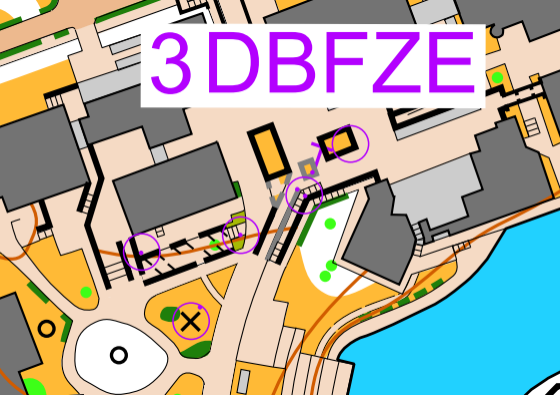

T:CEZBD

1:EAFCZ

A stylized map with a yellow background, grey buildings, and green paths. A white box with purple text '1:EAFCZ' is centered. Purple circles and a purple 'T' mark specific locations on the map. A blue circle is at the bottom right.

2:AEZCF

3 DBFZE

4: EZCDF